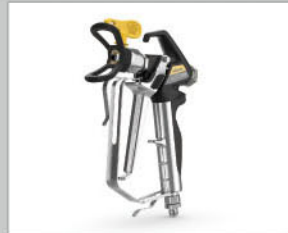

Rx-Pro Gun

Vector Grip Gun

RE-APEX 噴槍

LX-75 直槍

TradeTip 3

SC-6 + Tip

LineStripping-Tip

FineFinish-Tip